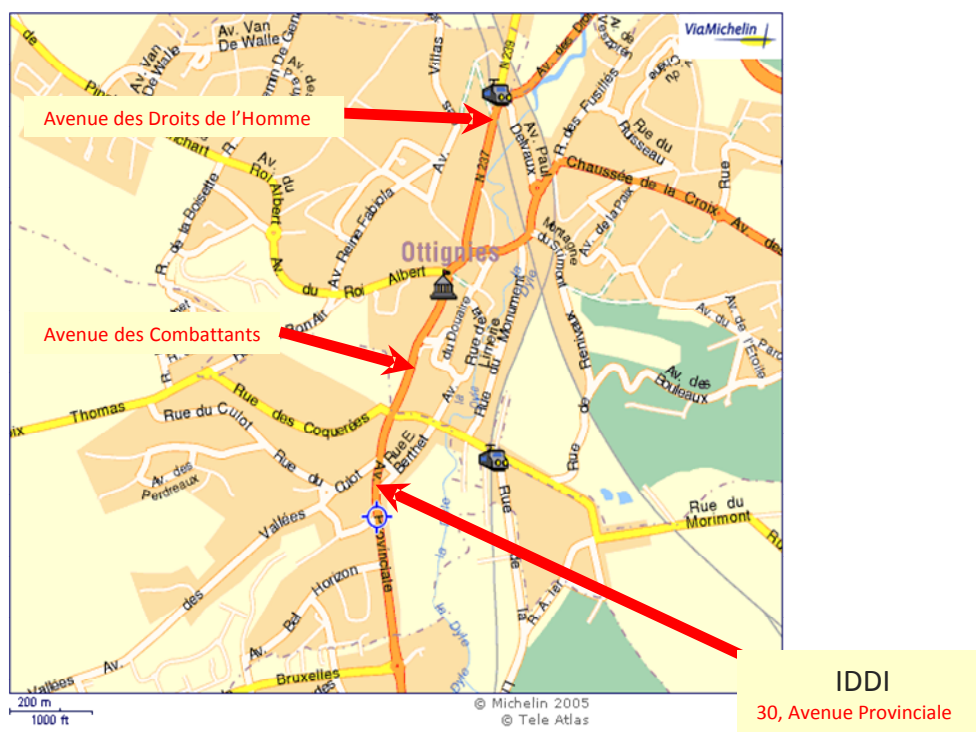

Avenue Provinciale, 30
1340 Ottignies / Louvain-La-Neuve - Belgium
Tel. : +32 10 61 44 44
Fax : +32 10 61 88 88

www.iddi.com